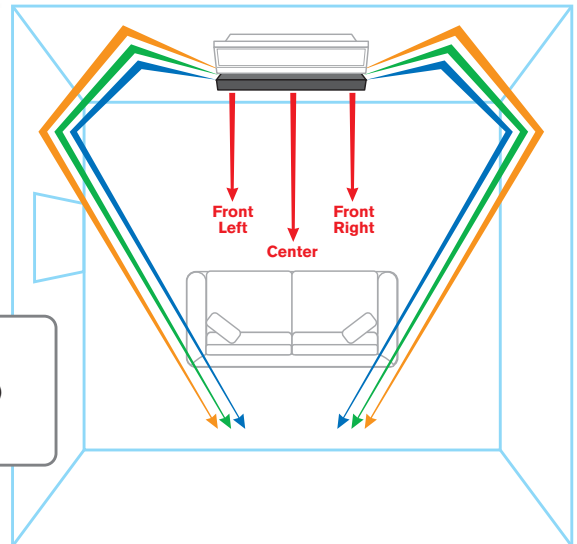

### FS-7.0 delivers 3-dimensional sound from single enclosure

- Front Channel (for added spaciousness)
- Side Surround Channel
- Back Surround Channel